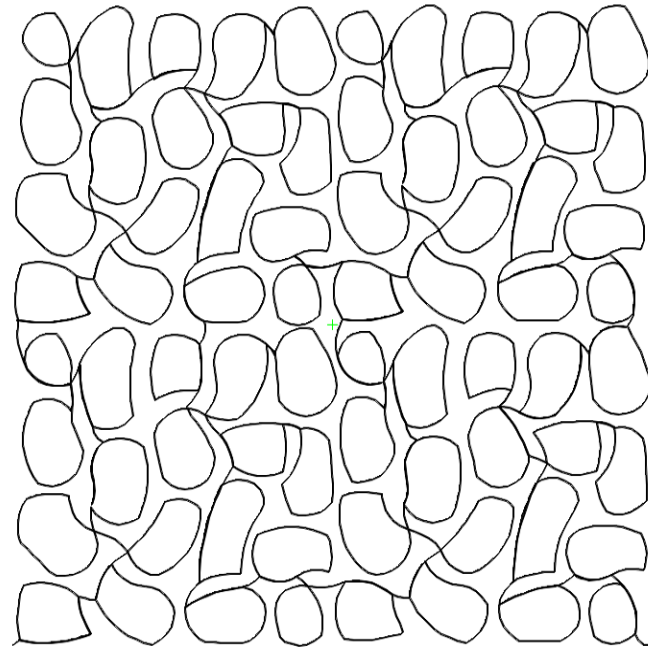

Pattern: Gingham Posies E2E
Catalog: 1 Geometric - texture

Copyright Marueen Foster Humblebee Quilting
www.intelligentquilting.com