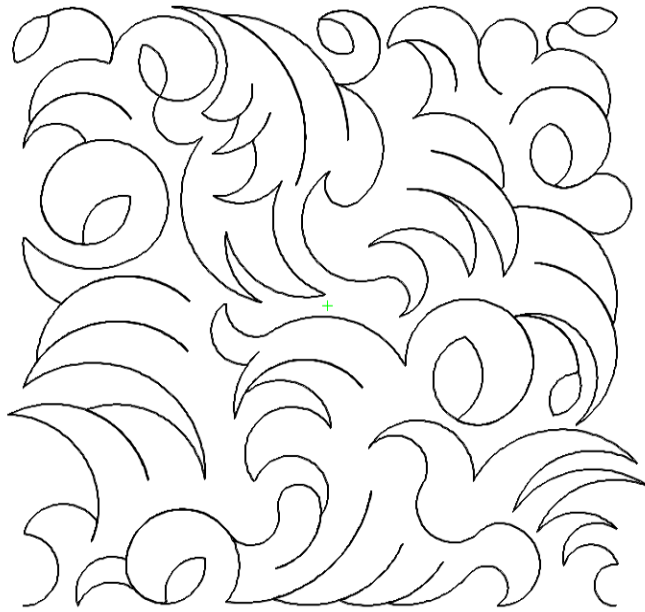

Pattern: fern damask e2e
Catalog: 1 Geometric - texture