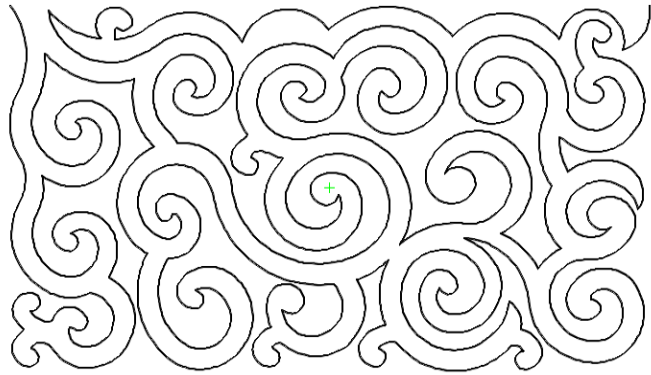

Pattern: Irish Swirls E2E
Catalog: 1 Geometric - texture

Copyright Deb Geissler www.intelligentquilting.com