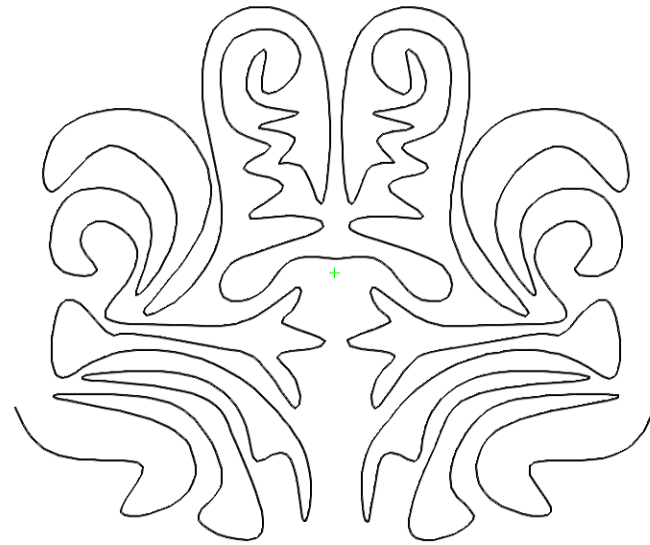

Pattern: Frequency
Catalog: 1 Geometric - texture

Rebecca Verrier-Watt