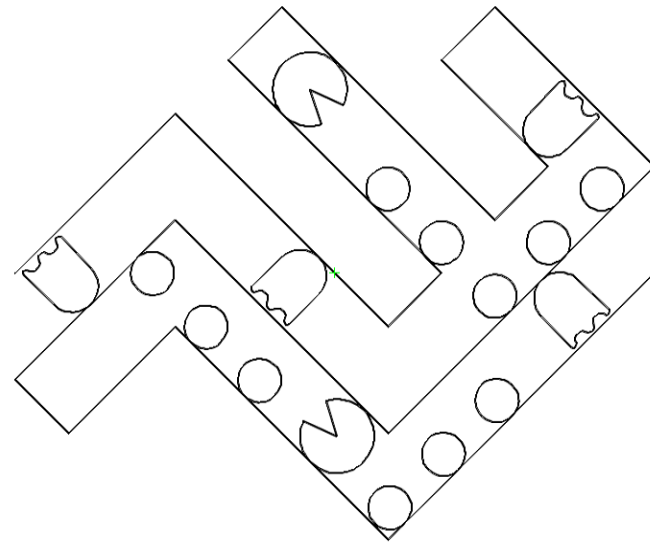

Pattern: arcade-e2e
Catalog: 1 Geometric - texture

DESIGNED AND DIGITIZED BY CHRISTY DILLON COPYRIGHTED
BY CHRISTY DILLON FOR WWW.MYCREATIVESTITCHES.NET
1686 SHENANDOAH RIVER LANE, BOYCE VA E-MAIL:
CHRISTY@MYCREATIVESTITCHES.NET
THANK YOU AND ENJOY!