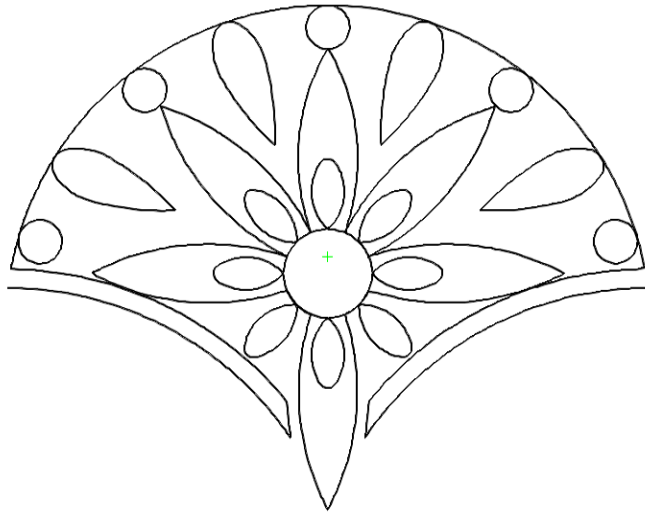

Pattern: Pick-Up Sticks B2B  
Catalog: 1 Geometric - texture

THIS PATTERN IS COPYRIGHTED BY BZ LEARNING DESIGNED  
BY ANNE BRIGHT, WEB ADDRESS IS: [WWW.ANNEBRIGHT.COM](http://WWW.ANNEBRIGHT.COM)  
PHONE #: 801-580-2990