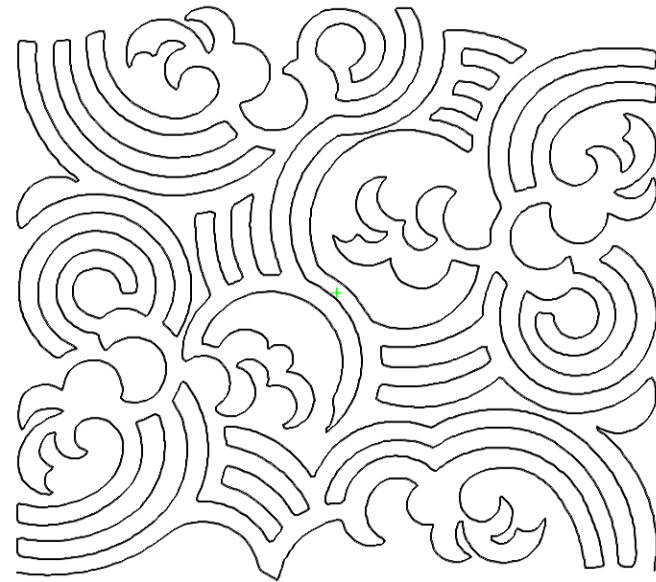

Pattern: froggy
Catalog: 1 Geometric - texture

Pattern: Froth at Sea B2B
Catalog: 1 Geometric - texture

THIS PATTERN IS COPYRIGHTED BY BZ LEARNING DESIGNED
BY ANNE BRIGHT, WEB ADDRESS IS:
WWW.ANEBRIGHTDESIGNS.COM
PHONE #: 801-580-2990