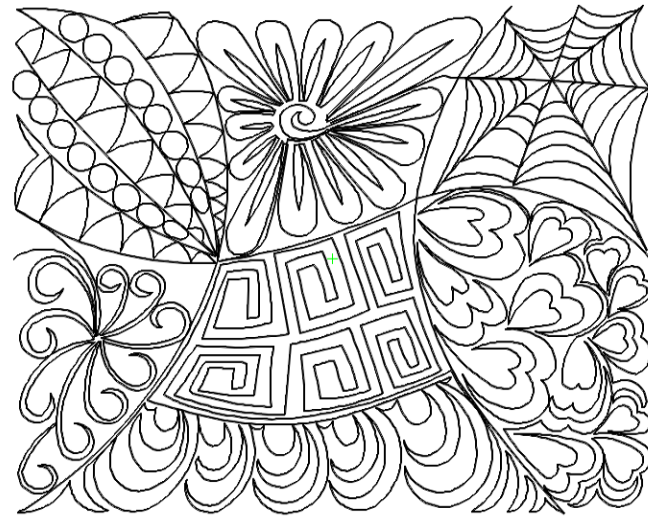

Pattern: Zentangle 2
Catalog: 1 Geometric - texture