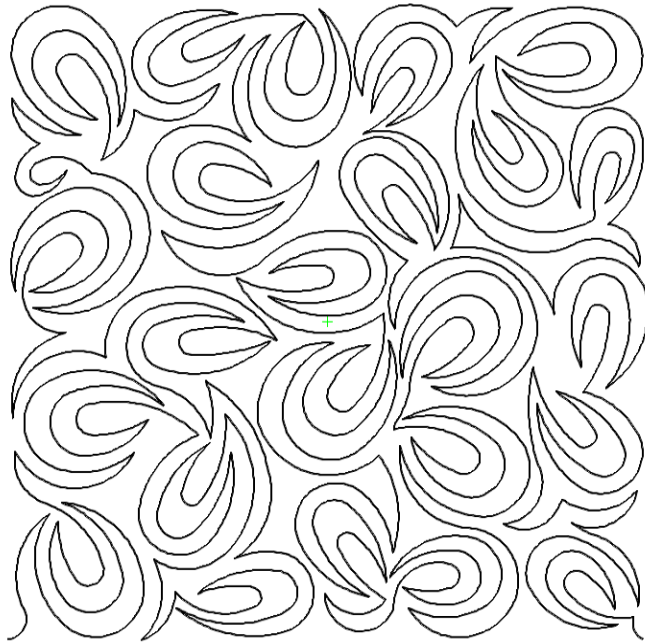

Pattern: Chestnut Swirls
Catalog: 1 Geometric - texture