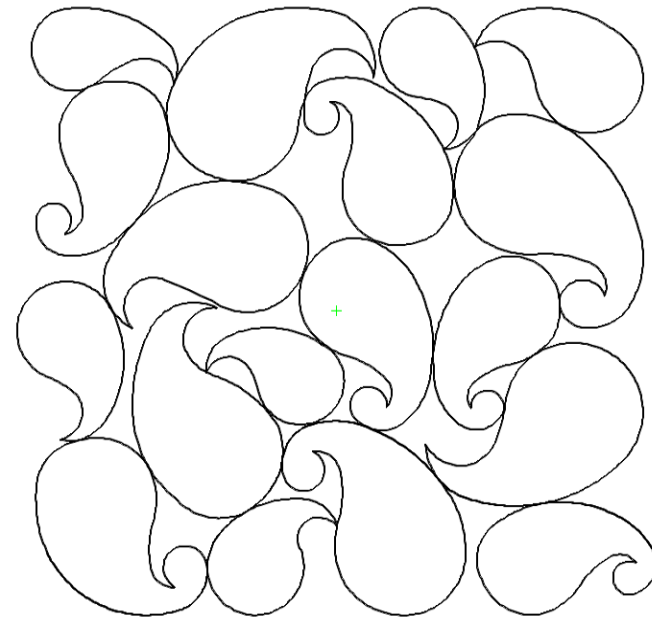

Pattern: rebeccacirclese2e
Catalog: 1 Geometric - texture