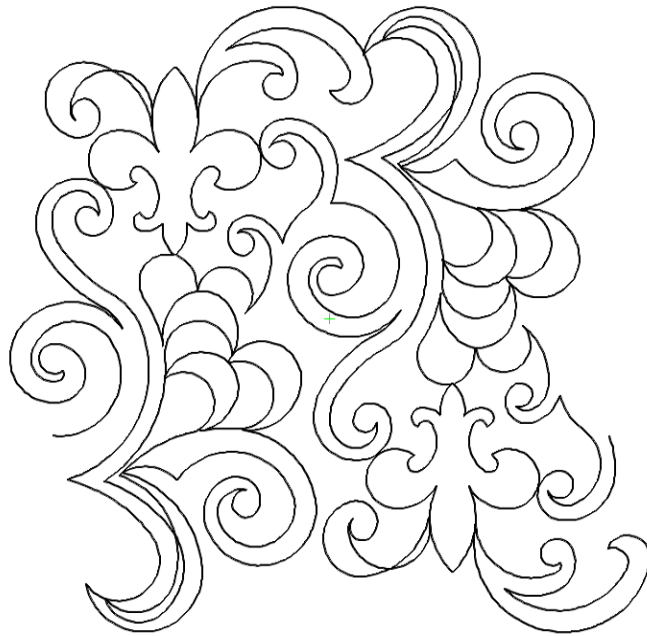

Pattern: snapdragon-mardi-gras-e2e
Catalog: 1 Geometric - texture

DESIGNED AND DIGITIZED BY CHRISTY DILLON COPYRIGHTED
BY CHRISTY DILLON FOR WWW.MYCREATIVESTITCHES.NET
1686 SHENANDOAH RIVER LANE, BOYCE VA E-MAIL:
CHRISTY@MYCREATIVESTITCHES.NET
THANK YOU AND ENJOY!