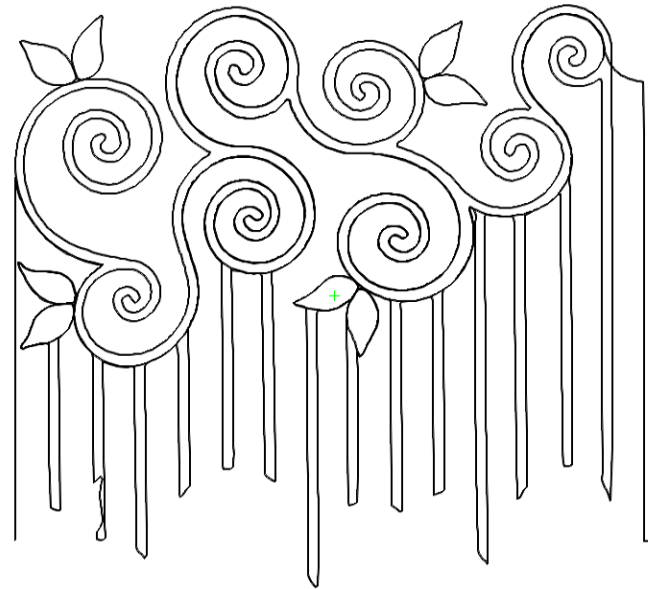

Pattern: Shish Kabob border
Catalog: 1 Geometric - texture

THIS PATTERN IS COPYRIGHTED BY BZ LEARNING DESIGNED
BY ANNE BRIGHT, WEB ADDRESS IS: WWW.ANNEBRIGHT.COM
PHONE #: 801-580-2990