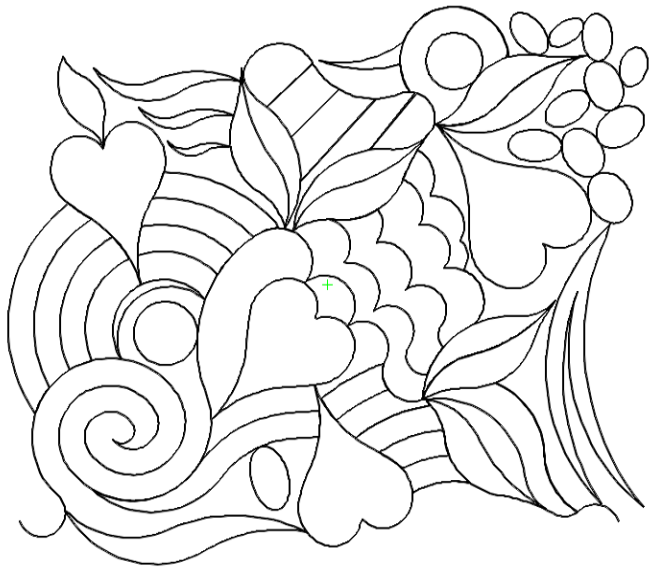

Pattern: 1573\_Greek\_Key\_Large  
Catalog: 1 Geometric - texture

Pattern: AborigE2EP2P  
Catalog: 1 Geometric - texture

Pattern: abstract heart pano 001\_922C3042  
Catalog: 1 Geometric - texture

This pattern is copyrighted by Kimberlee Diamond Sweet Dreams  
Quilt Studio, Columbia Missouri Web address is:  
[www.sweetdreamsqiltstudio.com](http://www.sweetdreamsqiltstudio.com)  
Phone #: 573-446-0421