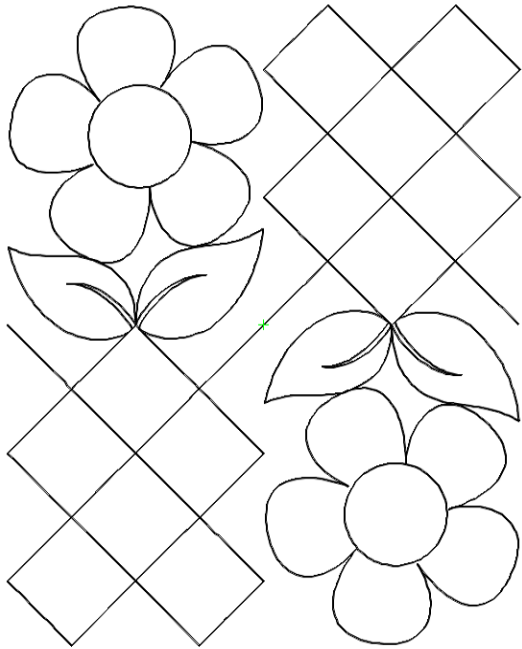

Pattern: Gingham Posies E2E
Catalog: 1 Geometric - texture

Copyright Marueen Foster Humblebee Quilting
www.intelligentquilting.com