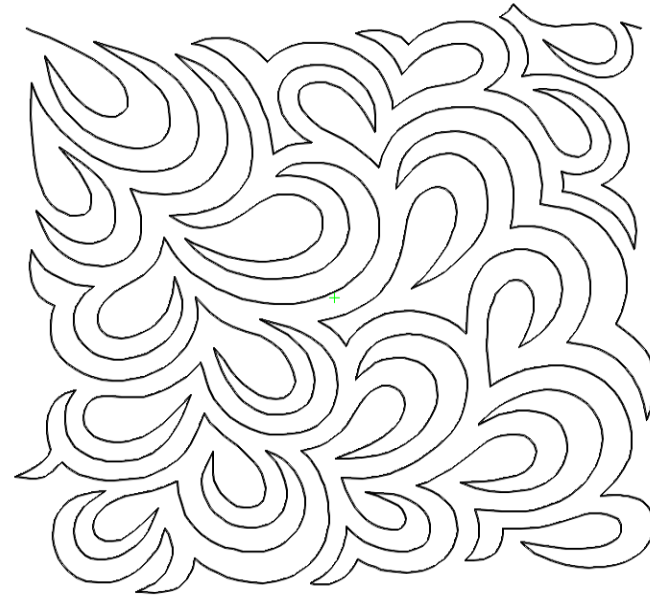

Pattern: Paisley Allover
Catalog: 1 Geometric - texture

Copyright 2008 Darlene Epp www.TrilliumHouseDesigns.com
Created by Darlene Epp with Pro-Q Designer Version 1.41