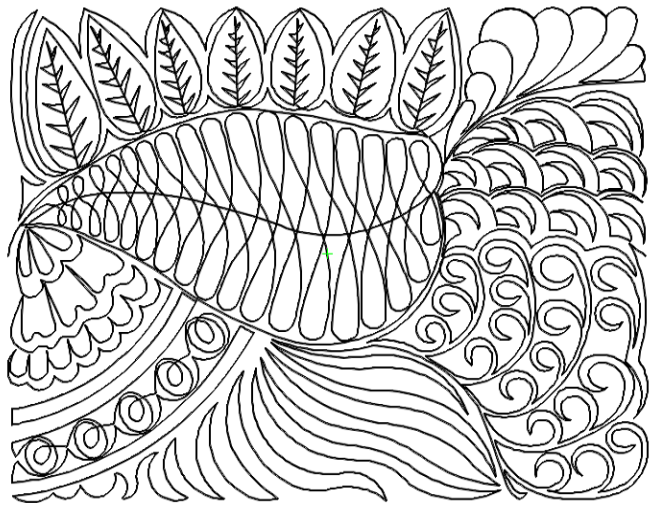

Pattern: Zentangle 1
Catalog: 1 Geometric - texture