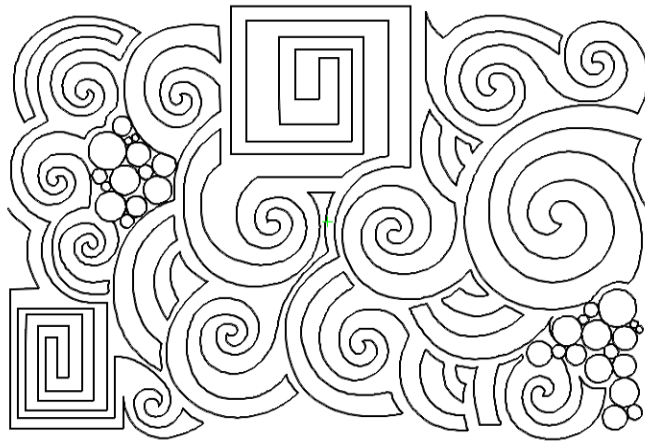

Pattern: KWPANTO11 Modern Maze1
Catalog: 1 Geometric - texture

copyright 2013 ,Designer of record at Digi-Tech Designs, llc KRISTA
WITHERS DER. COPYRIGHT 2013, DIGI-TECH DESIGNS LLC
Digitized & Formatted by Digi-Tech.
contact information: www.digitechpatterns.com
www.digitechembroidery.com
email: info@digitechpatterns.com
Altoona. WI 54720