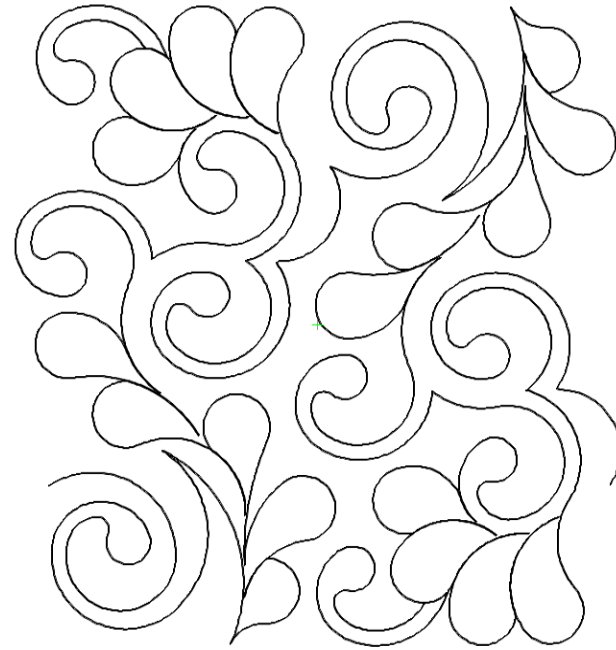

Pattern: feathers-and-swirls-e2e
Catalog: 1 Geometric - texture

DESIGNED AND DIGITIZED BY CHRISTY DILLON COPYRIGHTED
BY CHRISTY DILLON FOR WWW.MYCREATIVESTITCHES.NET
1686 SHENANDOAH RIVER LANE, BOYCE VA E-MAIL:
CHRISTY@MYCREATIVESTITCHES.NET
THANK YOU AND ENJOY!