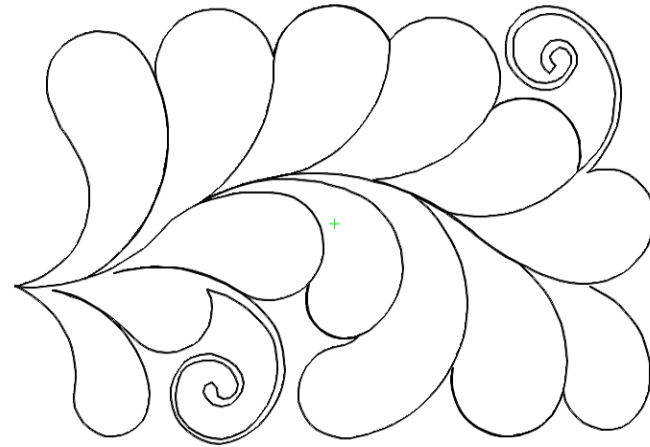

Pattern: ruffled-feathers-e2e
Catalog: 1 A FEATHERS

Pattern: Simply Feathered e2e
Catalog: 1 A FEATHERS