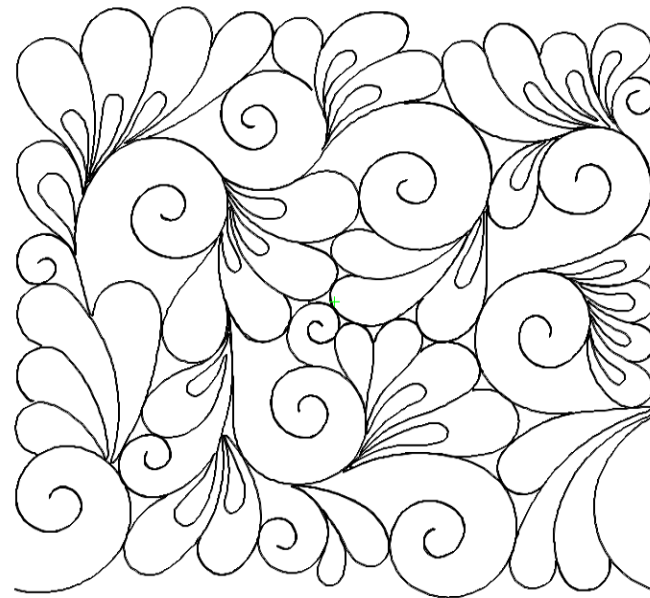

Pattern: genevieve-e2e
Catalog: 1 A FEATHERS

Pattern: Hello Dolly B2B
Catalog: 1 A FEATHERS

THIS PATTERN IS COPYRIGHTED BY BZ LEARNING DESIGNED
BY ANNE BRIGHT, WEB ADDRESS IS:
WWW.ANEBRIGHTDESIGNS.COM
PHONE #: 801-580-2990